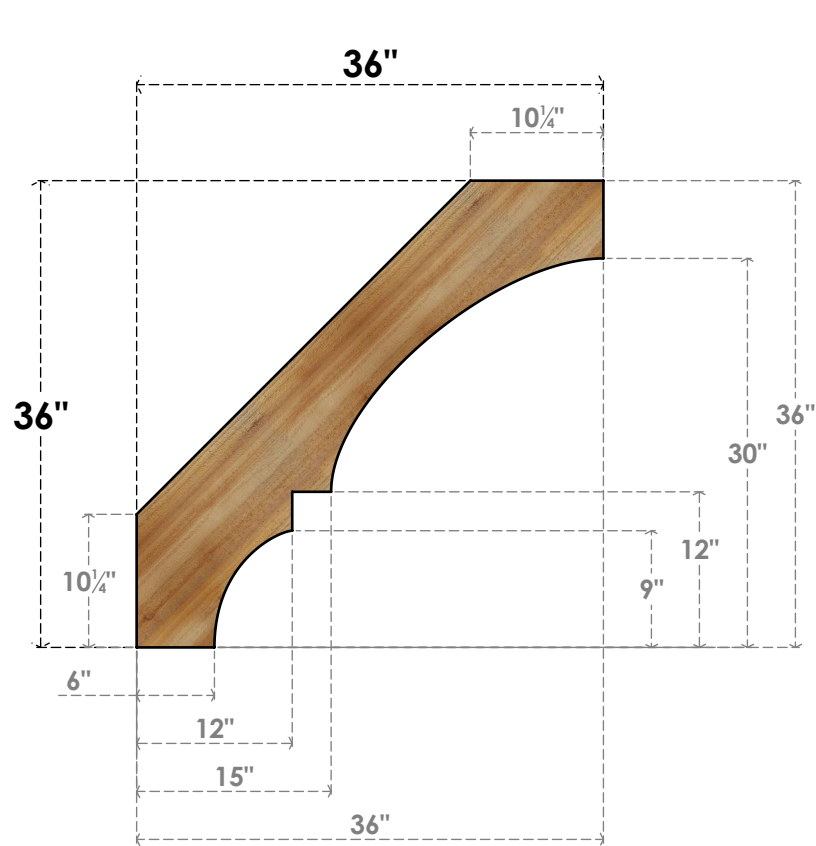

BRC04X36X36BOA00RWR

4"W X 36"D X 36"H BALBOA ROUGH SAWN BRACE, WESTERN RED CEDAR

SIDE

FRONT

EKENA MILLWORK
 2300 WEST MAIN ST.
 CLARKSVILLE, TX 75426
 TOLL FREE: 866-607-0453
 WWW.EKENAMILLWORK.COM

NOTES

1. INSTALLATION TO BE COMPLETED IN ACCORDANCE WITH MANUFACTURER'S SPECIFICATIONS.
2. DRAWING MAY NOT BE TO SCALE
3. THIS DRAWING IS INTENDED FOR DESIGN AND PLANNING PURPOSES ONLY.
4. ALL INFORMATION CONTAINED HEREIN WAS CURRENT AT THE TIME OF DEVELOPMENT BUT MUST BE REVIEWED AND APPROVED BY THE PRODUCT MANUFACTURER TO BE CONSIDERED ACCURATE.
5. PRODUCTS ARE NOT KILN DRIED. THIS ITEM IS UNIQUE AND WILL CONTAIN THE NATURAL VARIATIONS THAT THE WOOD SPECIES OFFERS. THIS MAY RESULT IN VARIATIONS UP TO 1/4"