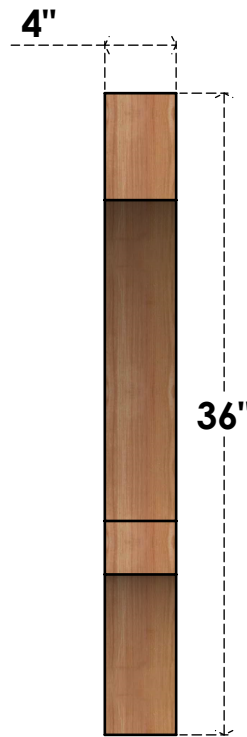

BRC04X36X36BOA00RWR

4"W X 36"D X 36"H BALBOA ROUGH SAWN BRACE, WESTERN RED CEDAR

SIDE

FRONT

EKENA MILLWORK
 2300 WEST MAIN ST.
 CLARKSVILLE, TX 75426
 TOLL FREE: 866-607-0453
 WWW.EKENAMILLWORK.COM

NOTES

1. INSTALLATION TO BE COMPLETED IN ACCORDANCE WITH MANUFACTURER'S SPECIFICATIONS.
2. DRAWING MAY NOT BE TO SCALE
3. THIS DRAWING IS INTENDED FOR DESIGN AND PLANNING PURPOSES ONLY.
4. ALL INFORMATION CONTAINED HEREIN WAS CURRENT AT THE TIME OF DEVELOPMENT BUT MUST BE REVIEWED AND APPROVED BY THE PRODUCT MANUFACTURER TO BE CONSIDERED ACCURATE.
5. PRODUCTS ARE NOT KILN DRIED. THIS ITEM IS UNIQUE AND WILL CONTAIN THE NATURAL VARIATIONS THAT THE WOOD SPECIES OFFERS. THIS MAY RESULT IN VARIATIONS UP TO 1/4"